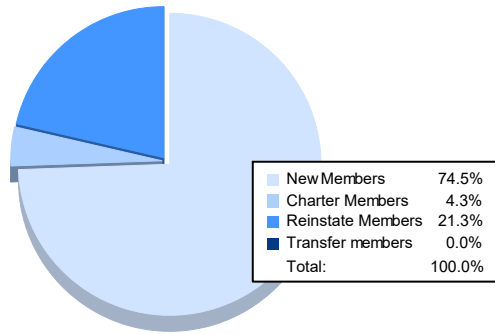

Year	New Clubs	Dropped Clubs	Gain/ Loss Clubs	New Members	Charter Members	Reinstate Members	Transfer Members	Total Member Added	Total Members Dropped	Gain/ Loss Members
2016-2017	0	1	-1	97	0	6	9	112	157	-45
2017-2018	0	1	-1	69	0	7	5	81	169	-88
2018-2019	0	0	0	87	0	1	9	97	82	15
2019-2020	0	0	0	48	0	6	2	56	99	-43
2020-2021	0	1	-1	35	2	10	0	47	96	-49
<b>Average</b>	<b>0</b>	<b>1</b>	<b>-1</b>	<b>67</b>	<b>0</b>	<b>6</b>	<b>5</b>	<b>79</b>	<b>121</b>	<b>-42</b>

### Membership Composition June 2021 Cumulative