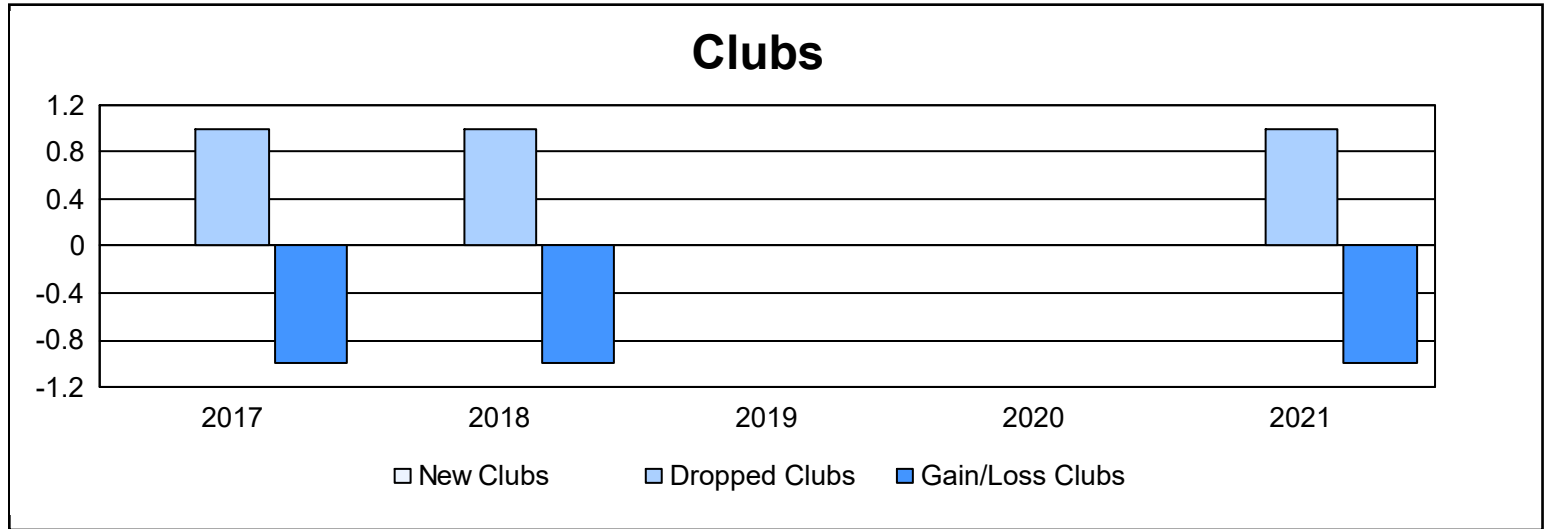

Year	New Clubs	Dropped Clubs	Gain/ Loss Clubs	New Members	Charter Members	Reinstate Members	Transfer Members	Total Member Added	Total Members Dropped	Gain/ Loss Members
2016-2017	0	1	-1	97	0	6	9	112	157	-45
2017-2018	0	1	-1	69	0	7	5	81	169	-88
2018-2019	0	0	0	87	0	1	9	97	82	15
2019-2020	0	0	0	48	0	6	2	56	99	-43
2020-2021	0	1	-1	35	2	10	0	47	96	-49
<b>Average</b>	<b>0</b>	<b>1</b>	<b>-1</b>	<b>67</b>	<b>0</b>	<b>6</b>	<b>5</b>	<b>79</b>	<b>121</b>	<b>-42</b>

### Membership Composition June 2021 Cumulative