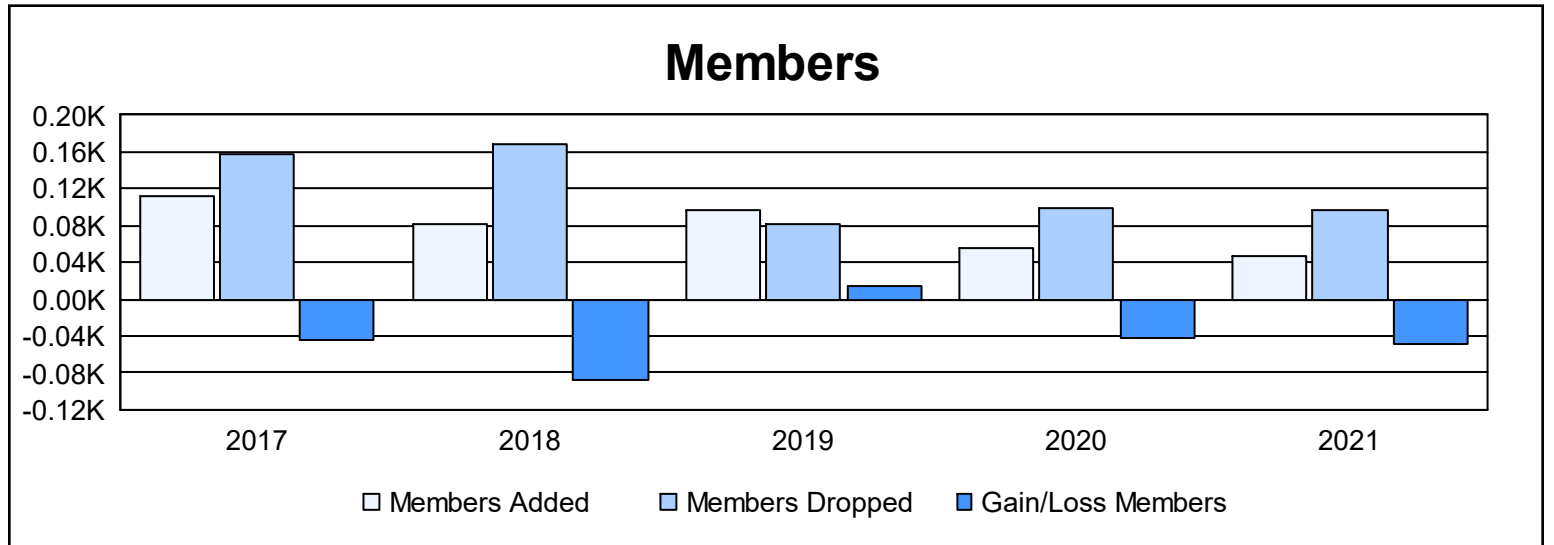

Year	New Clubs	Dropped Clubs	Gain/ Loss Clubs	New Members	Charter Members	Reinstate Members	Transfer Members	Total Member Added	Total Members Dropped	Gain/ Loss Members
2016-2017	0	1	-1	97	0	6	9	112	157	-45
2017-2018	0	1	-1	69	0	7	5	81	169	-88
2018-2019	0	0	0	87	0	1	9	97	82	15
2019-2020	0	0	0	48	0	6	2	56	99	-43
2020-2021	0	1	-1	35	2	10	0	47	96	-49
<b>Average</b>	<b>0</b>	<b>1</b>	<b>-1</b>	<b>67</b>	<b>0</b>	<b>6</b>	<b>5</b>	<b>79</b>	<b>121</b>	<b>-42</b>

### Membership Composition June 2021 Cumulative